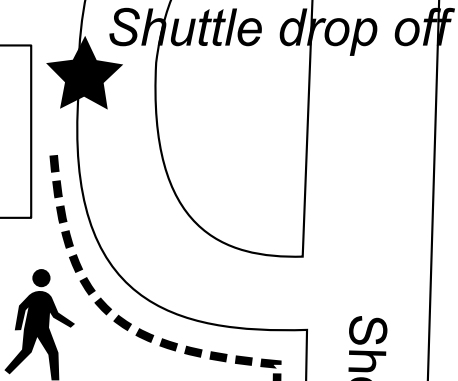

Shoreline
Amphitheatre

Ticket
office

Fire
station

Crittenden

Shoreline Blvd.

Due to traffic, we're unable to pick up by the ticket office at the end of the concert. We pick up at Shoreline & Charleston, about 10 min walk away.

Amphitheatre Parkway

At Shoreline and Charleston, you need to cross both streets and walk about 100 feet south of the intersection on Shoreline.

You can put this address into your map/GPS app on your phone to help you find your way:
1875 North Shoreline Blvd,
Mountain View, CA 94043