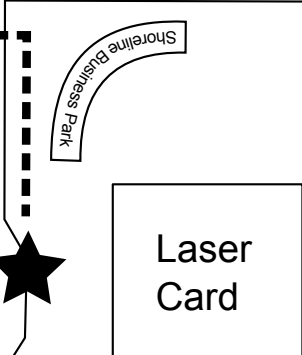

Shuttle pick up after the concert